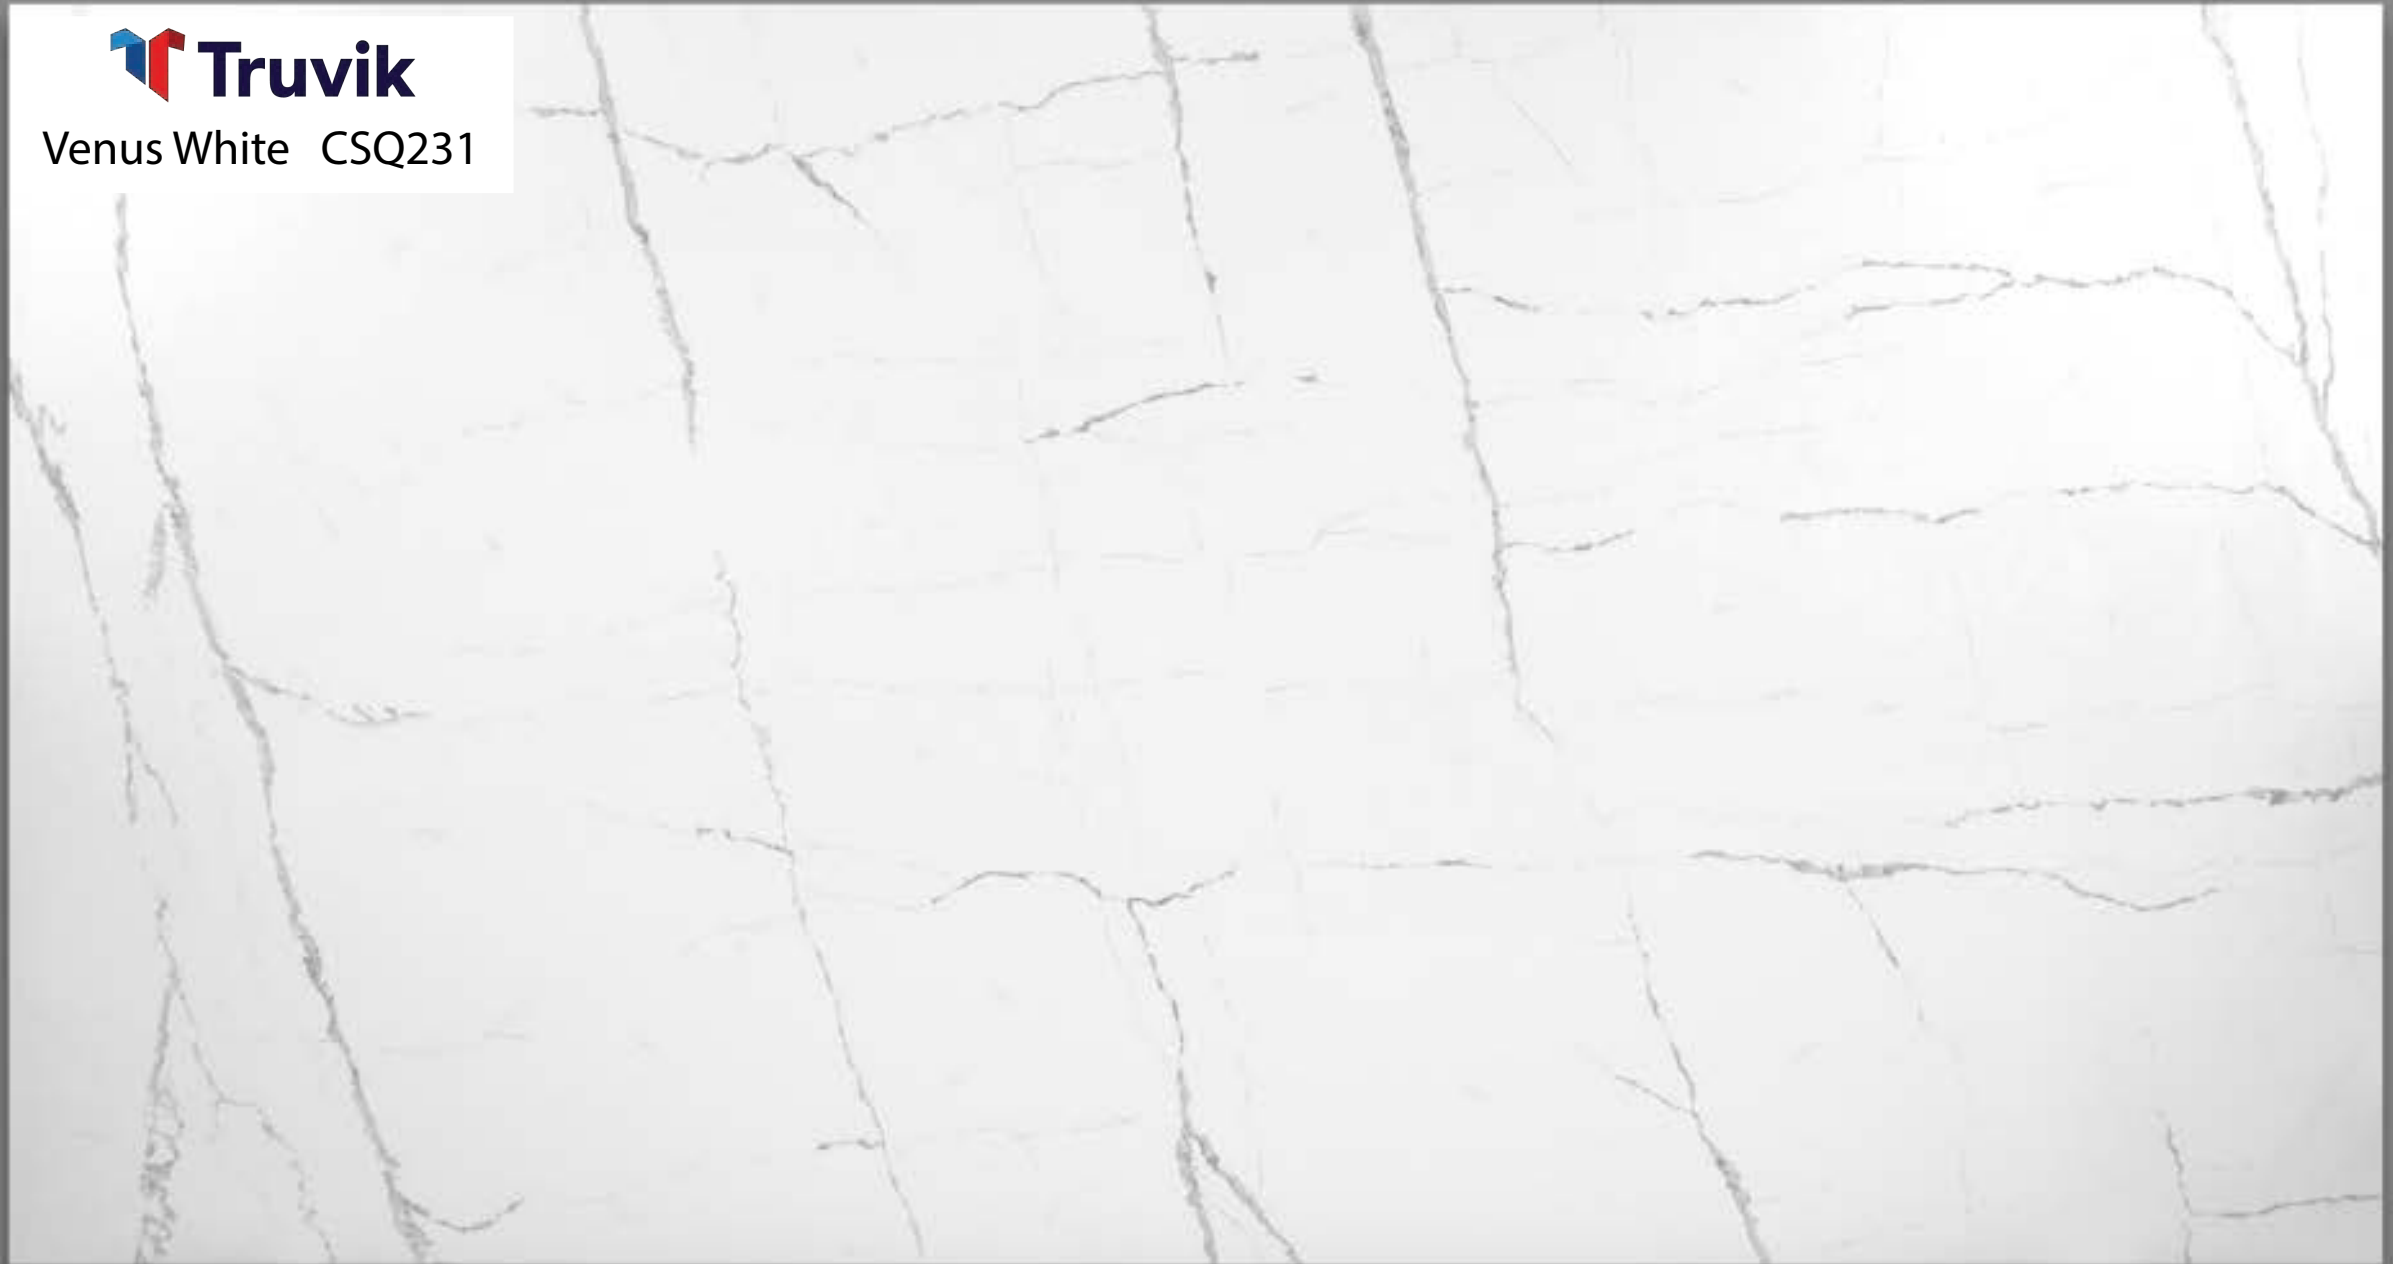

Truvik

Venus White CSQ231