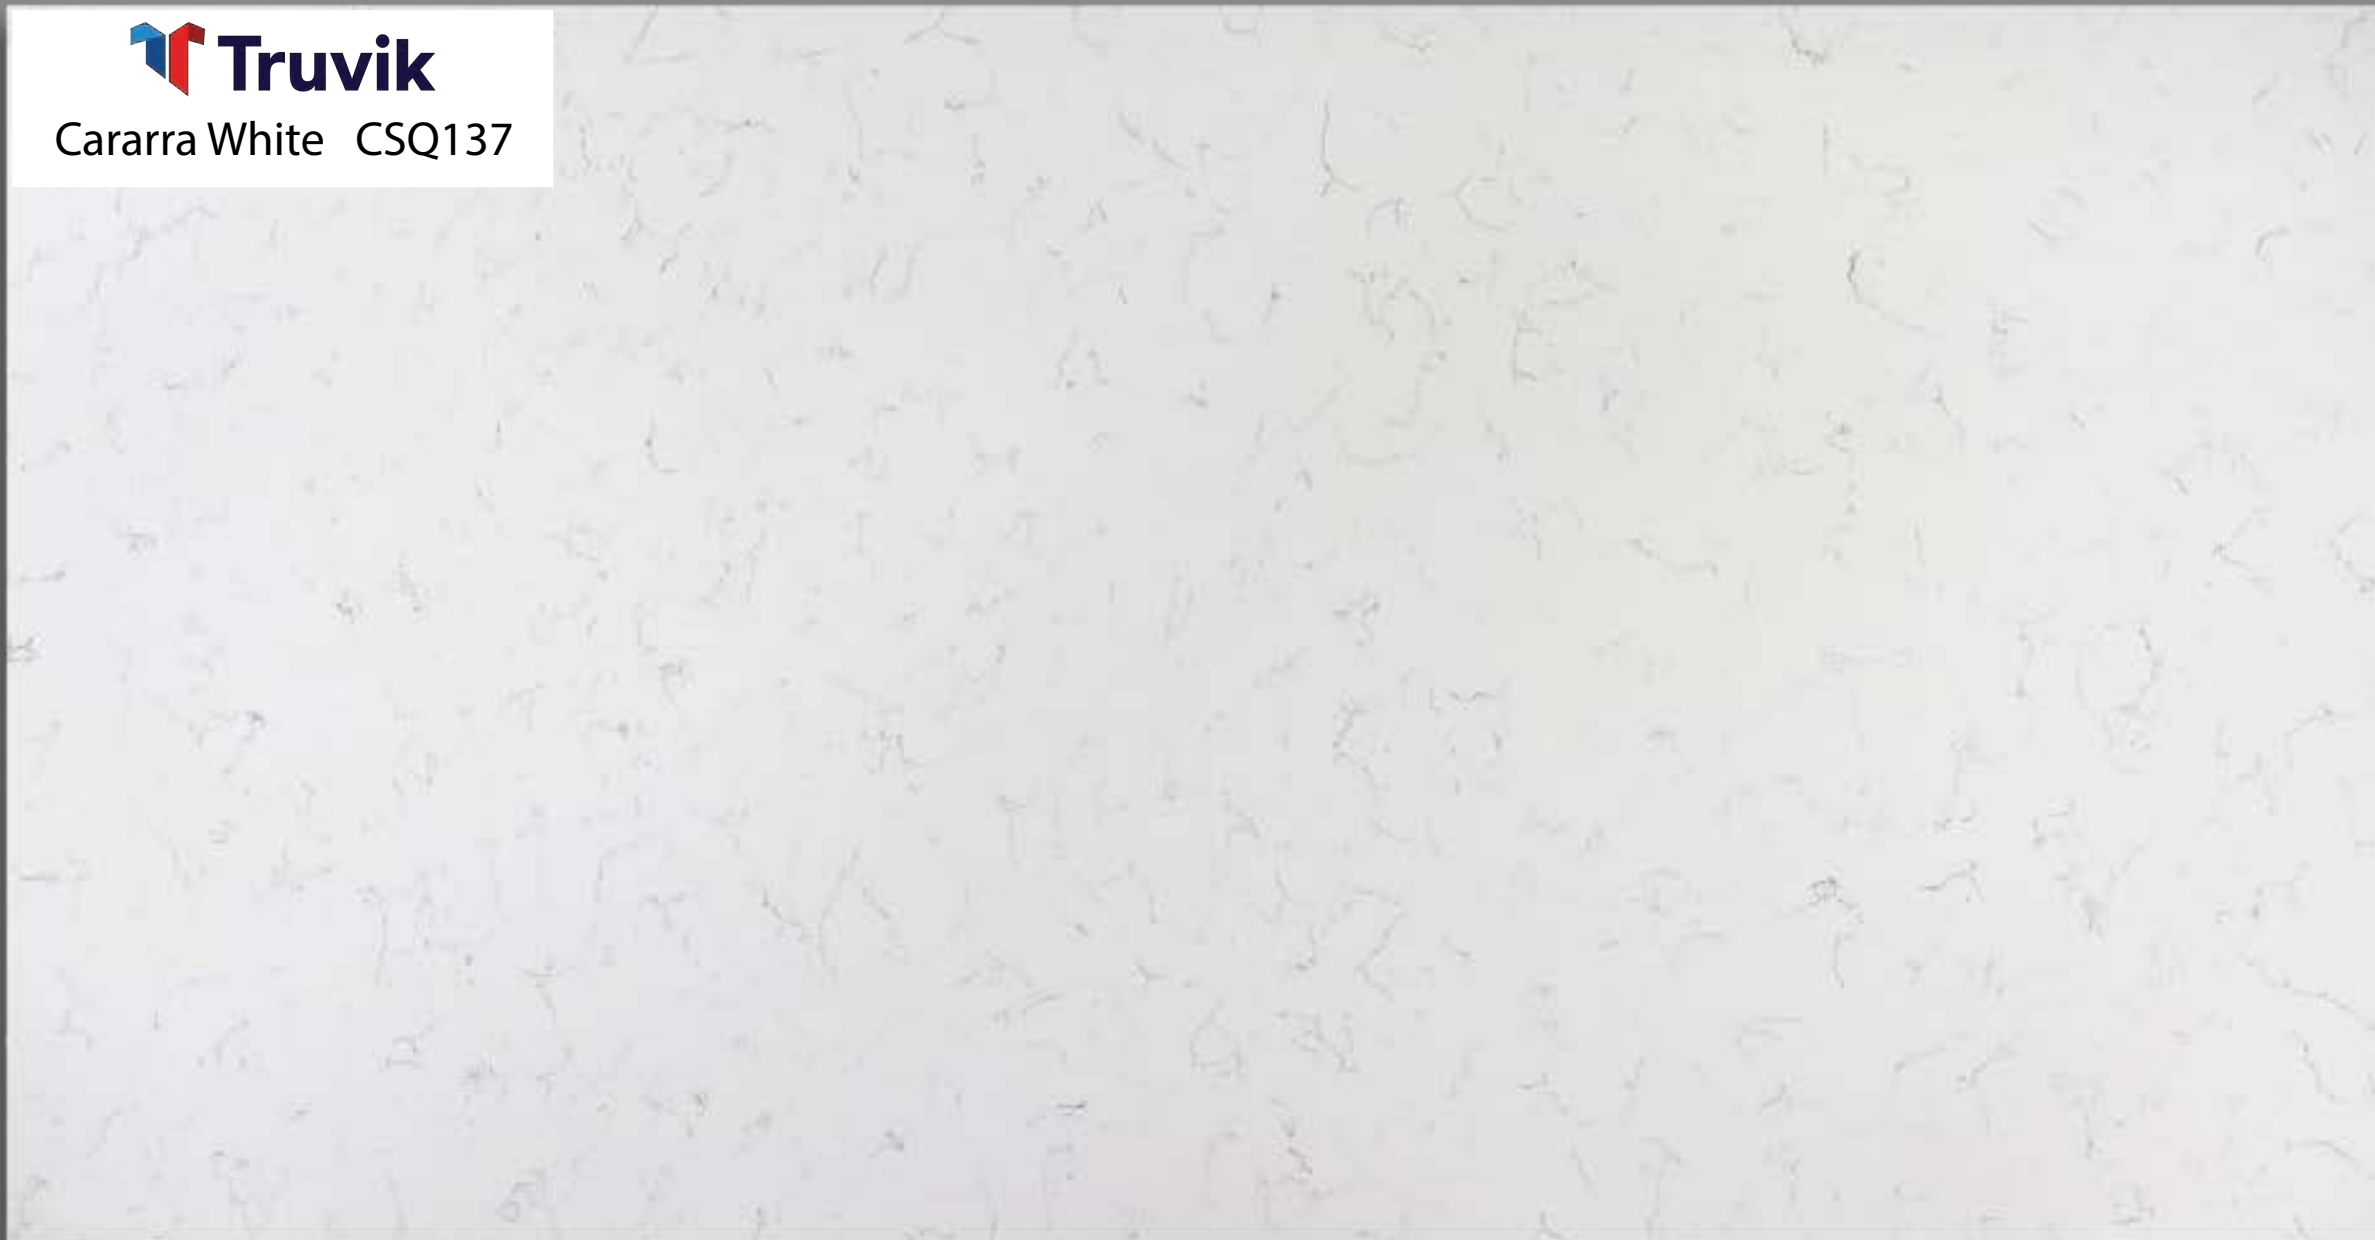

Cararra White CSQ137