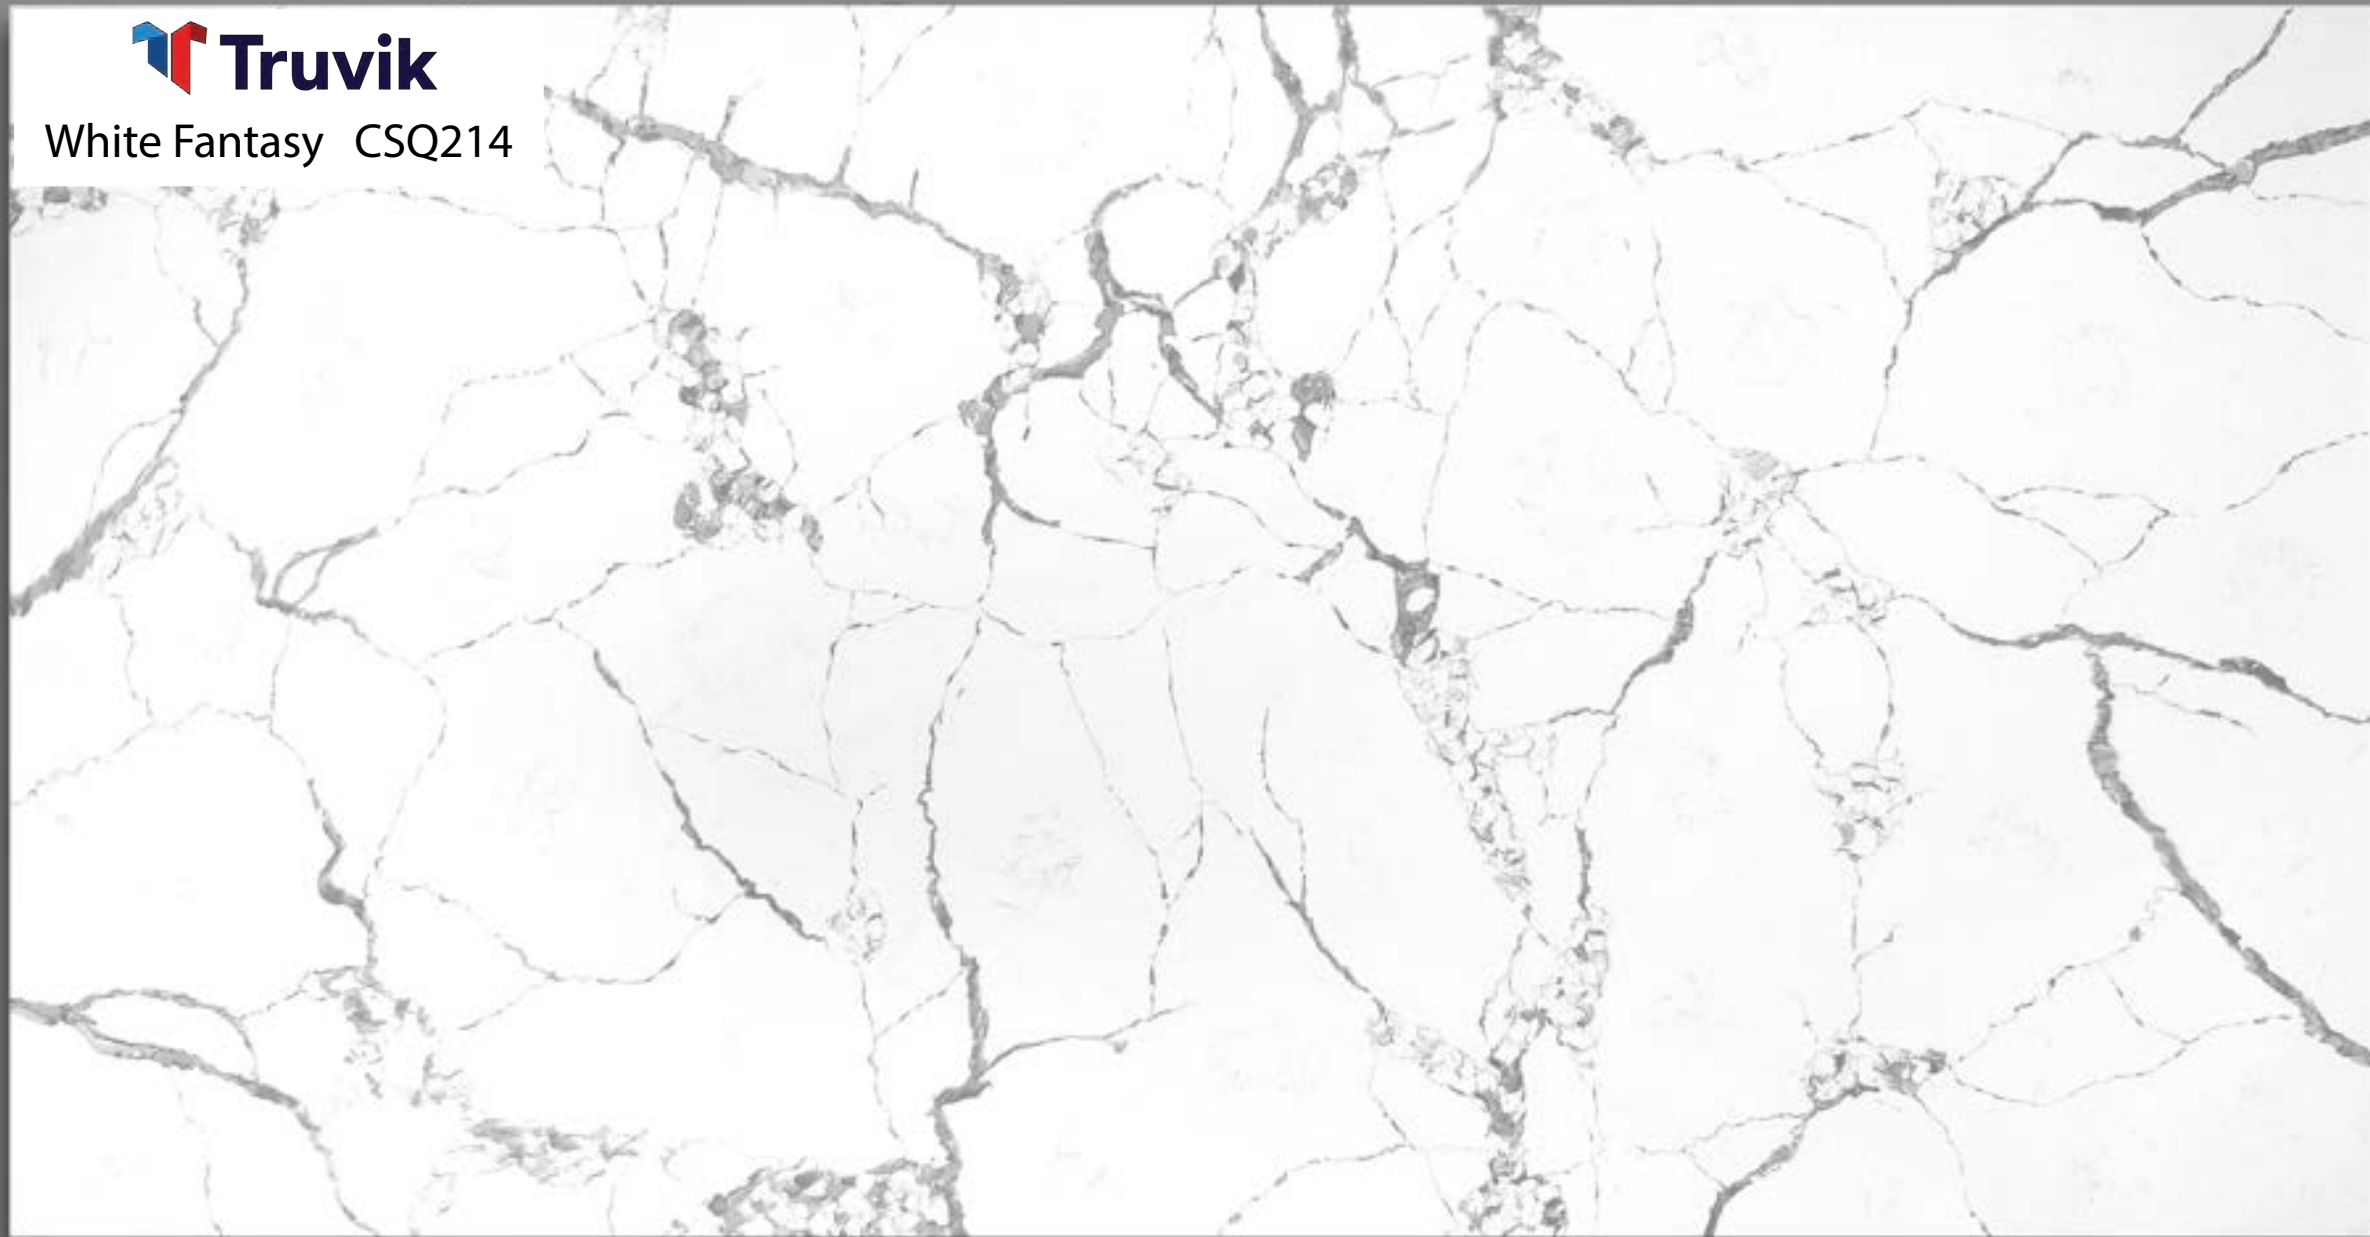

White Fantasy CSQ214