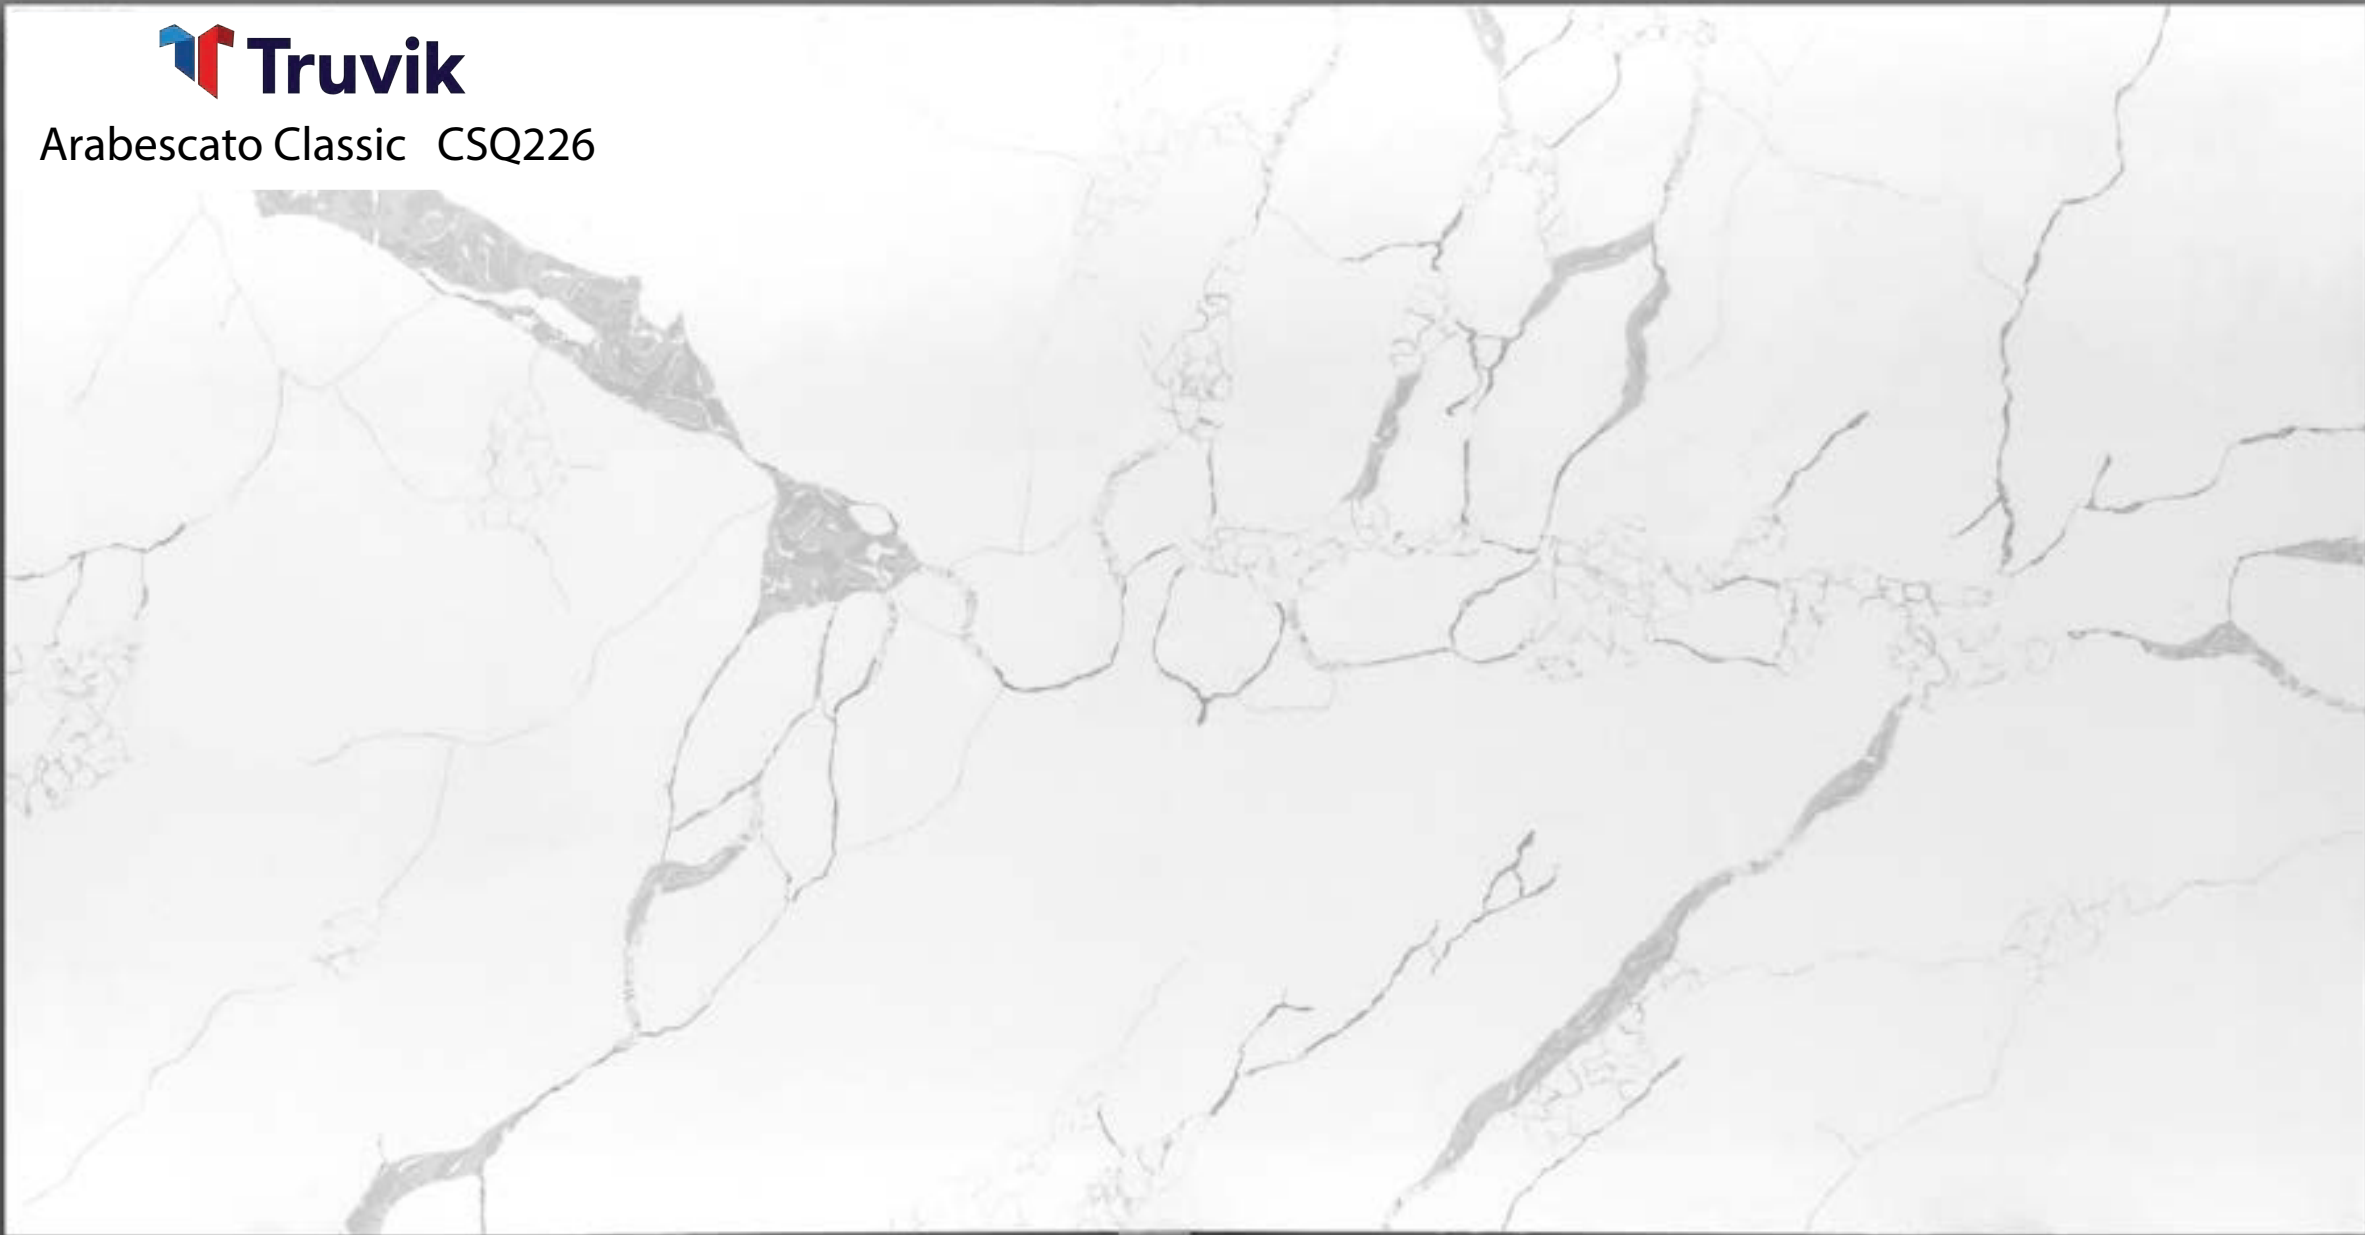

Arabescato Classic CSQ226