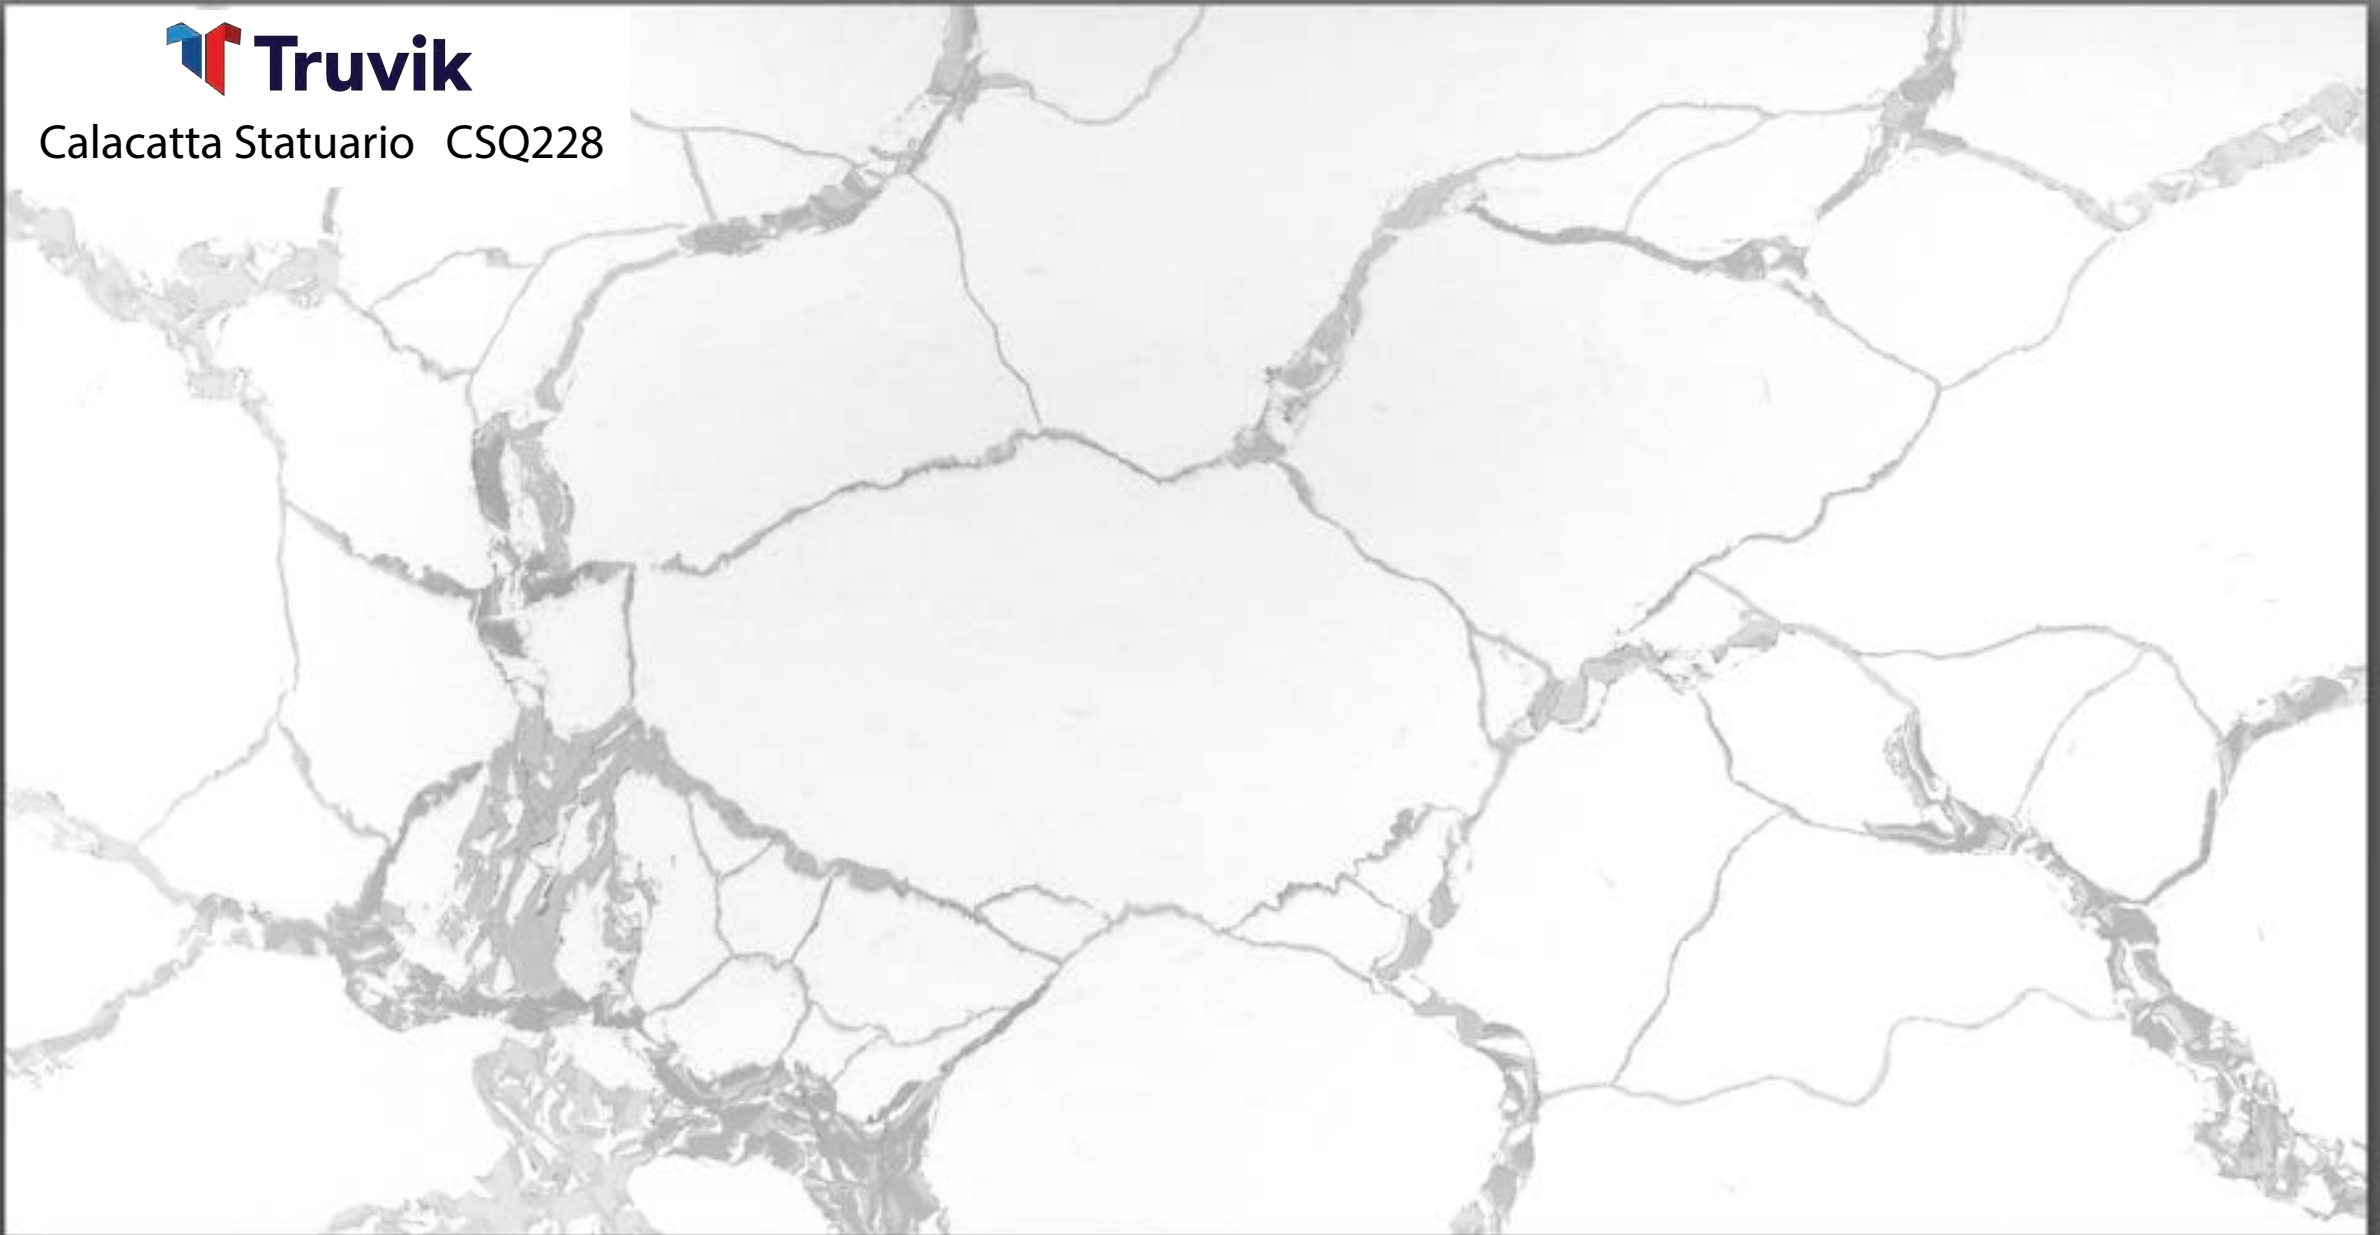

Calacatta Statuario CSQ228