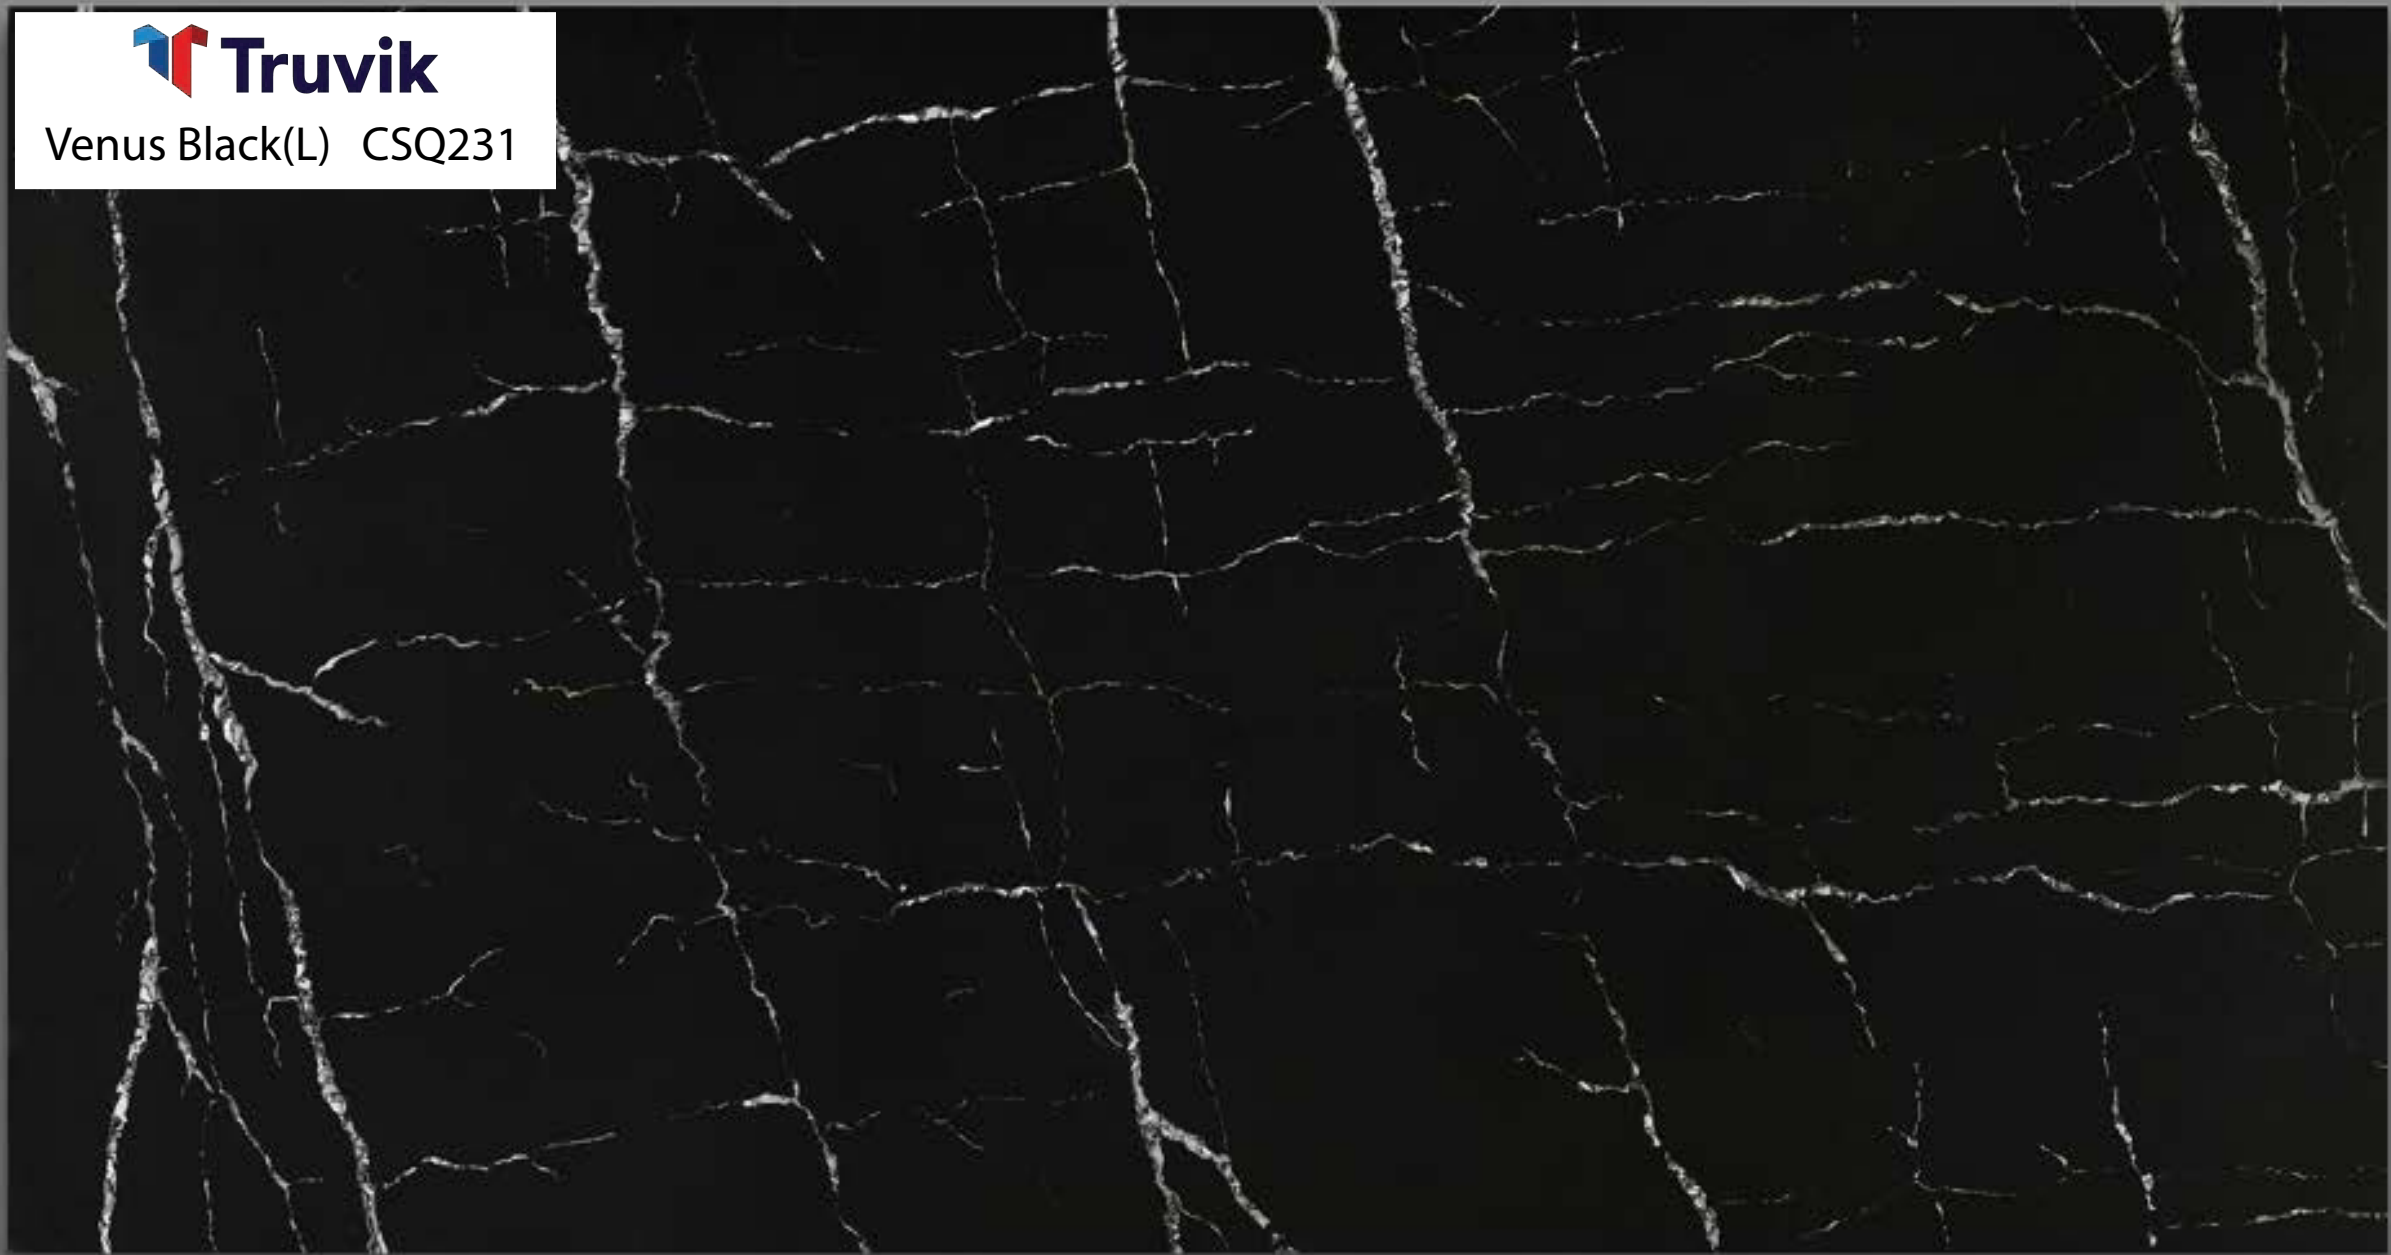

Venus Black(L) CSQ231