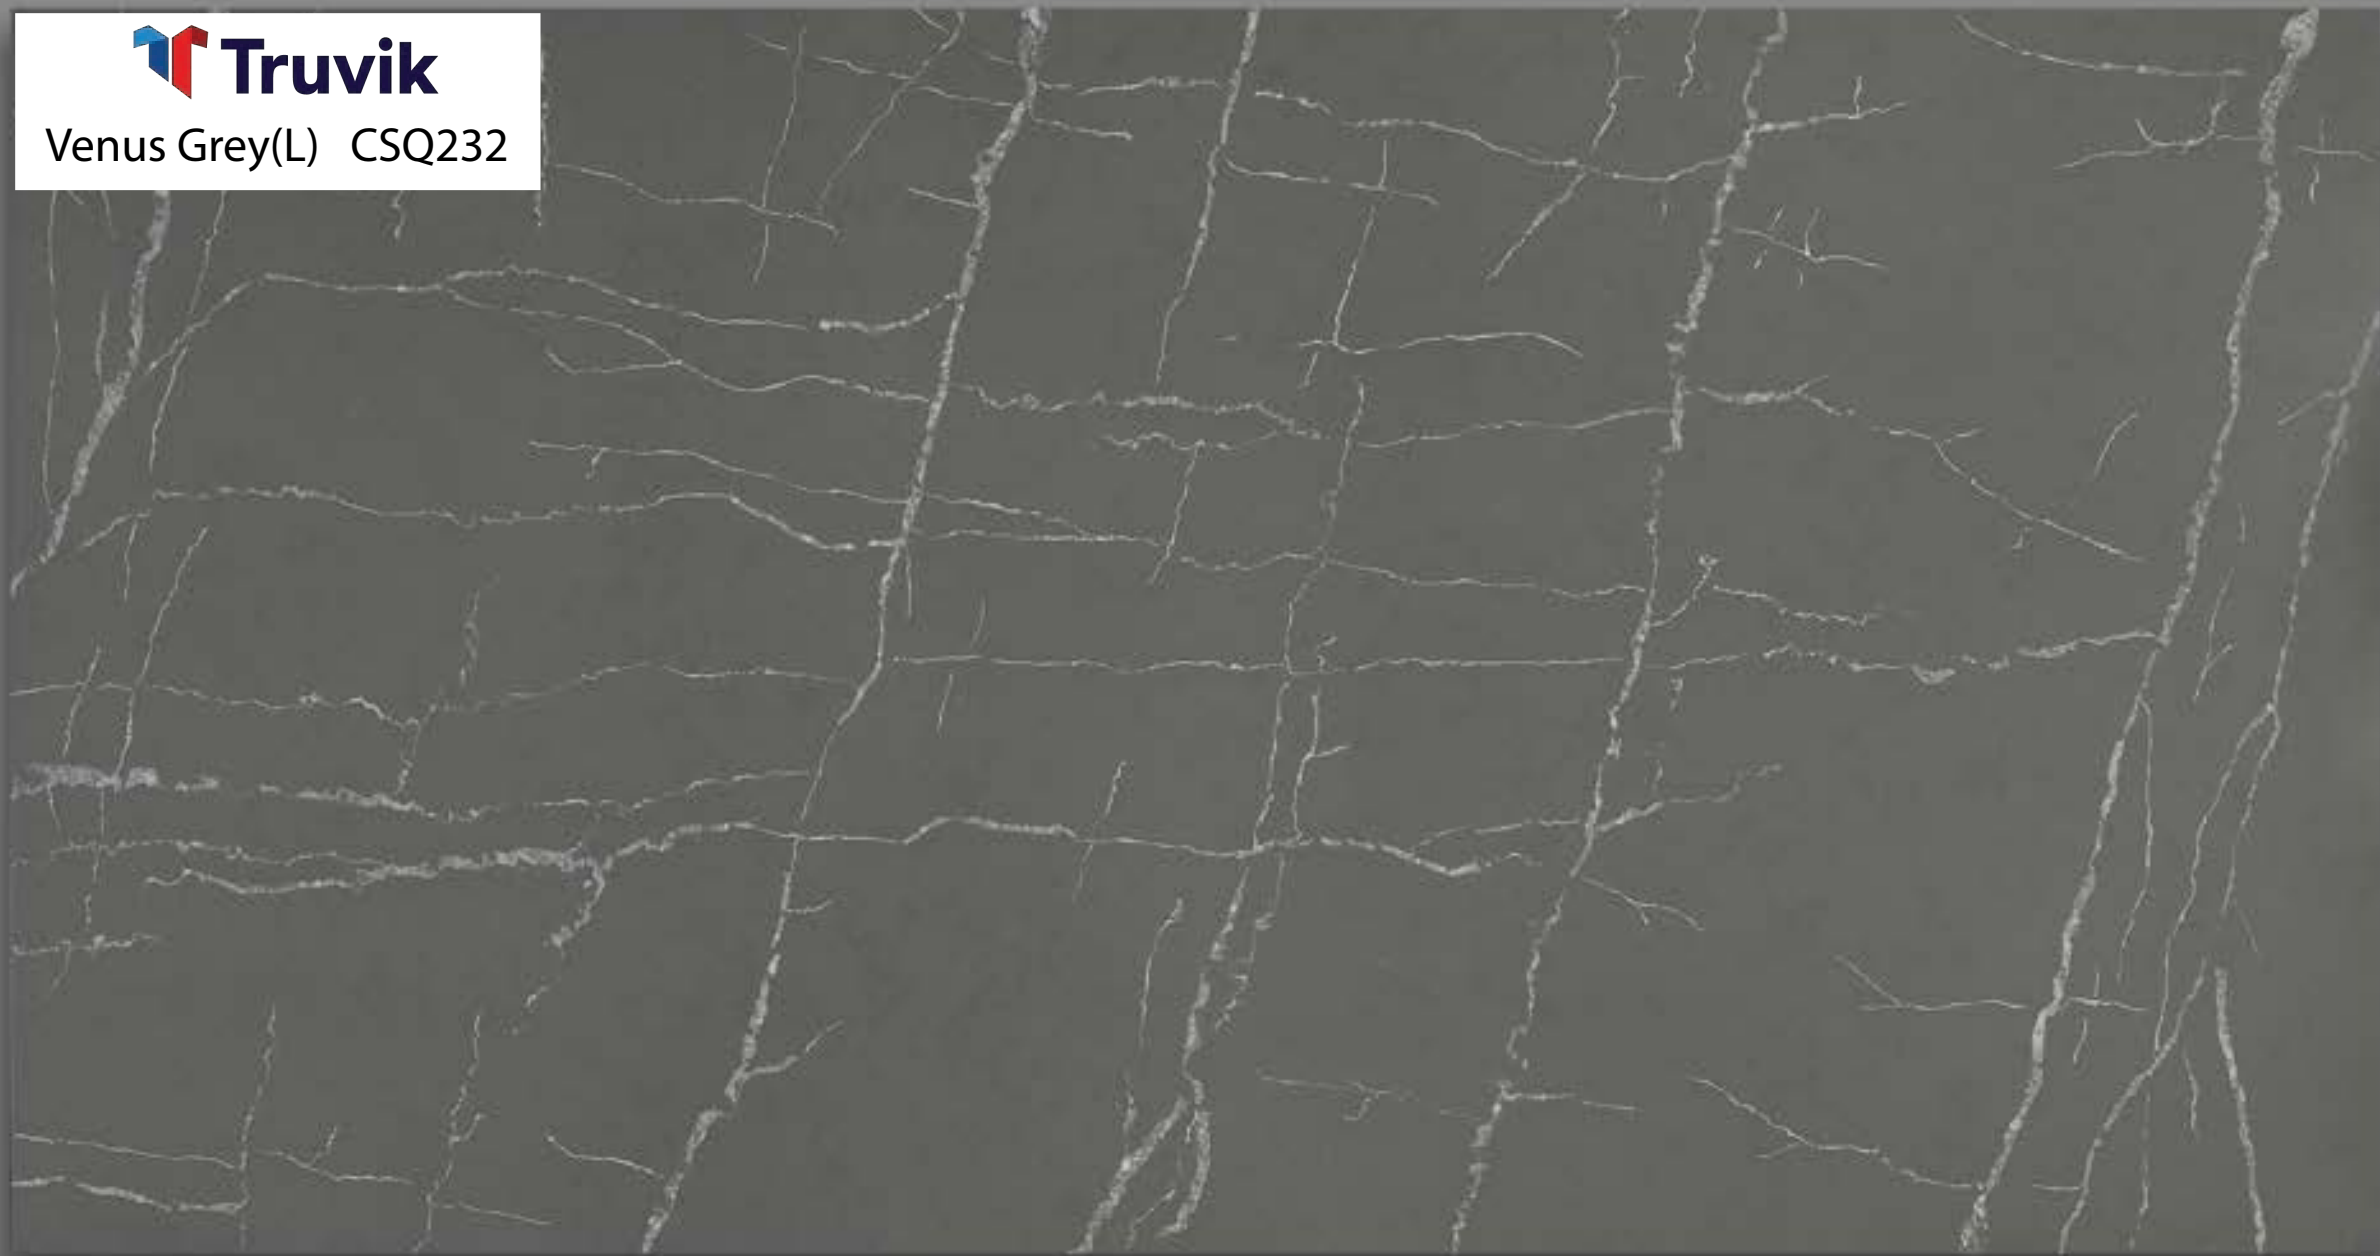

Venus Grey(L) CSQ232