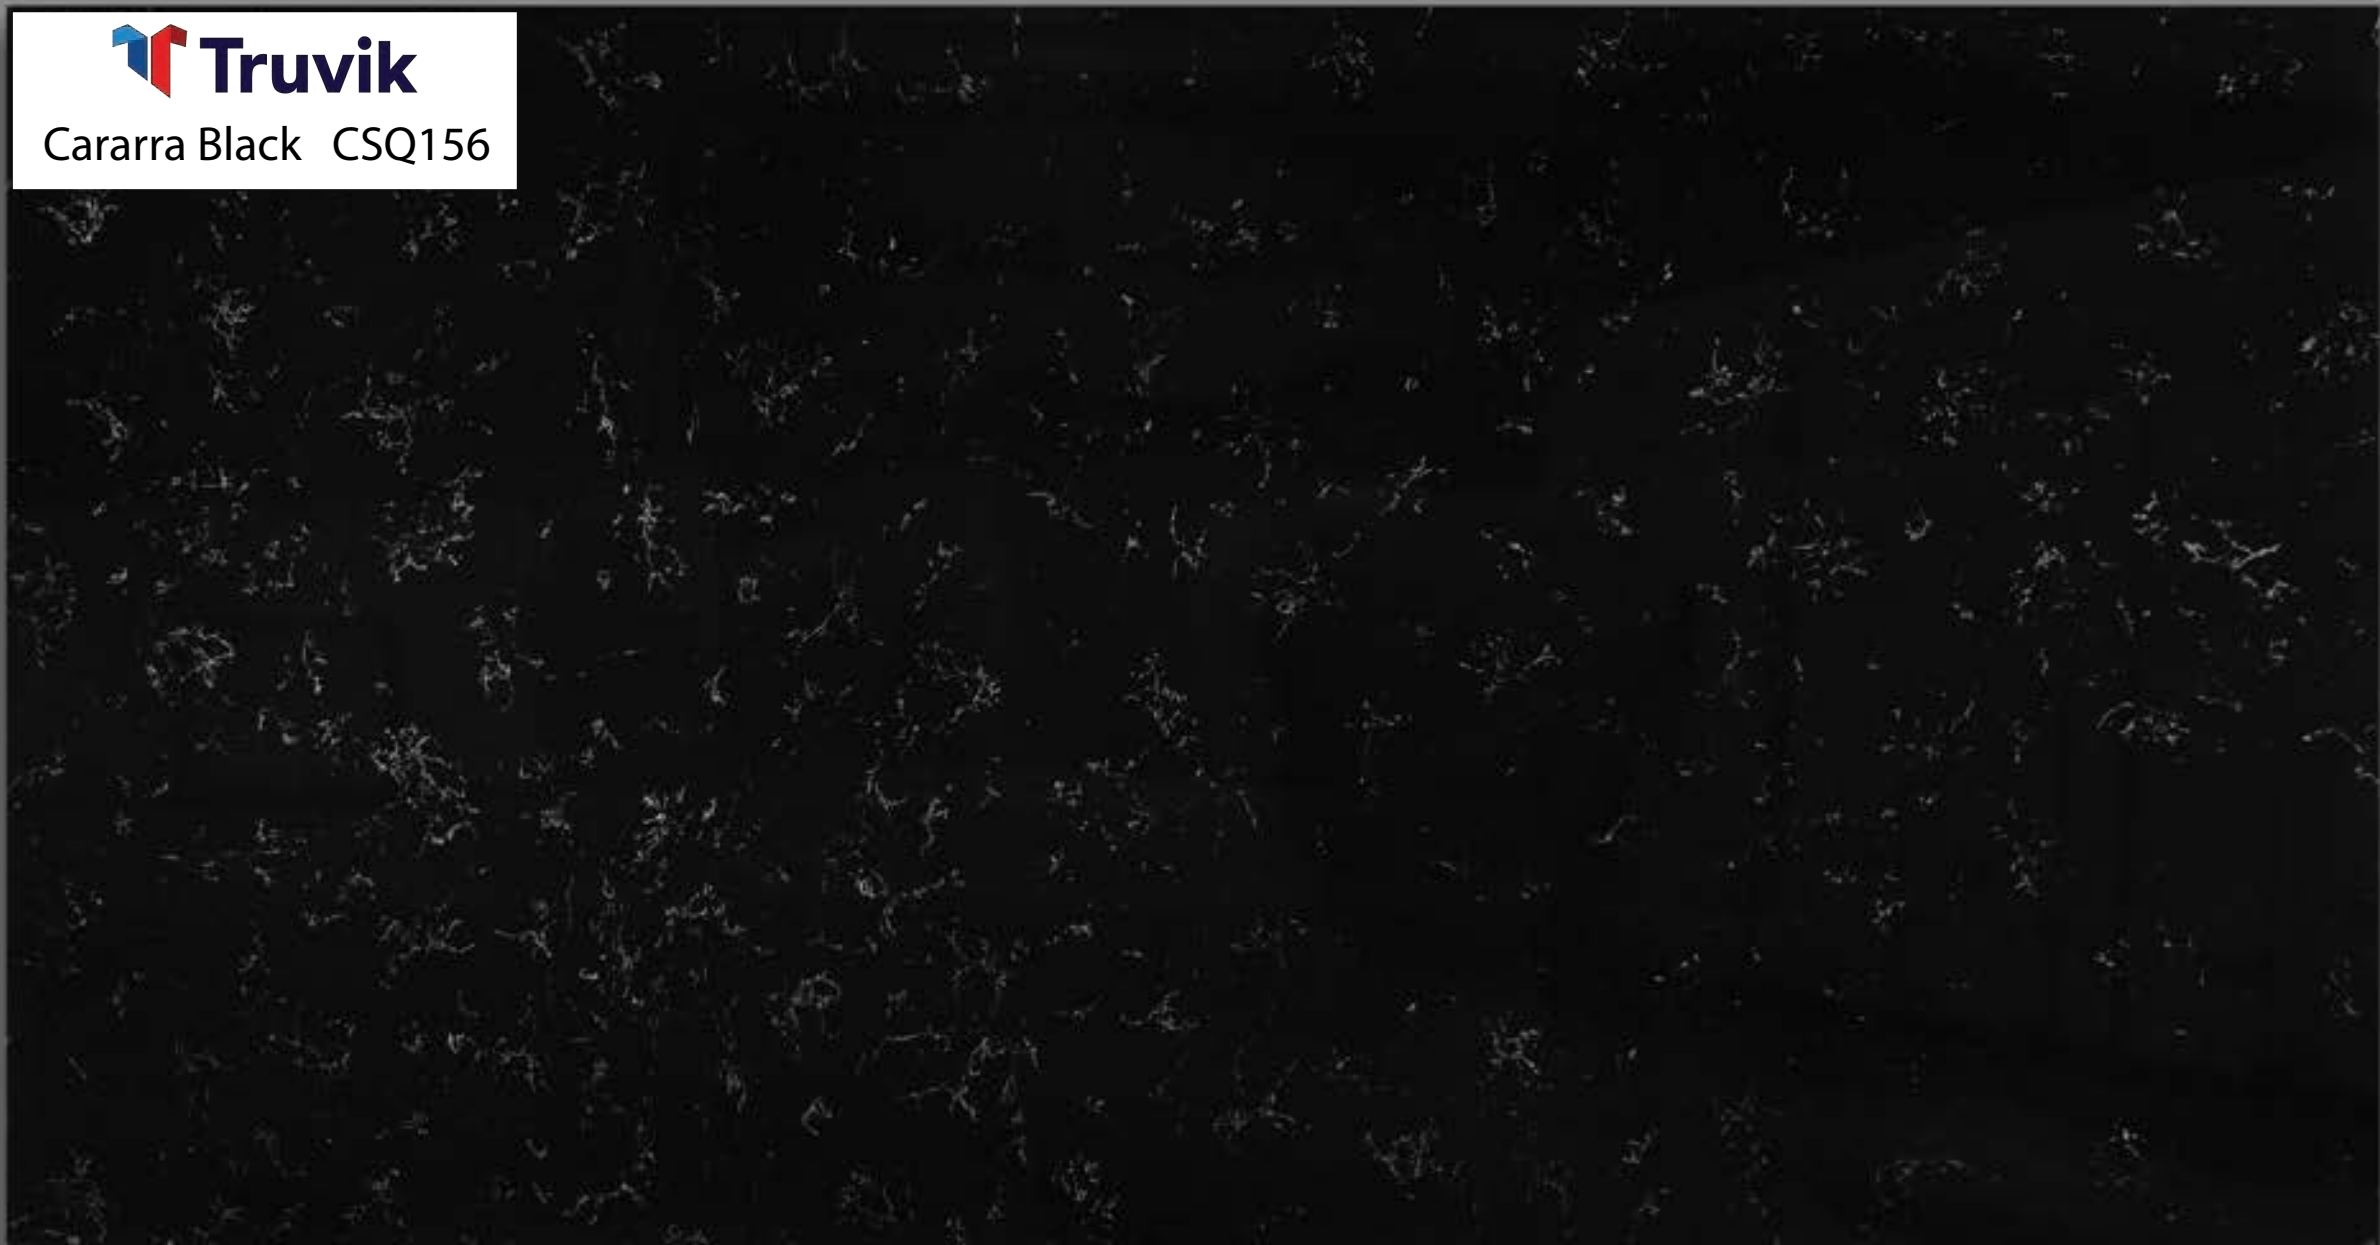

Cararra Black CSQ156